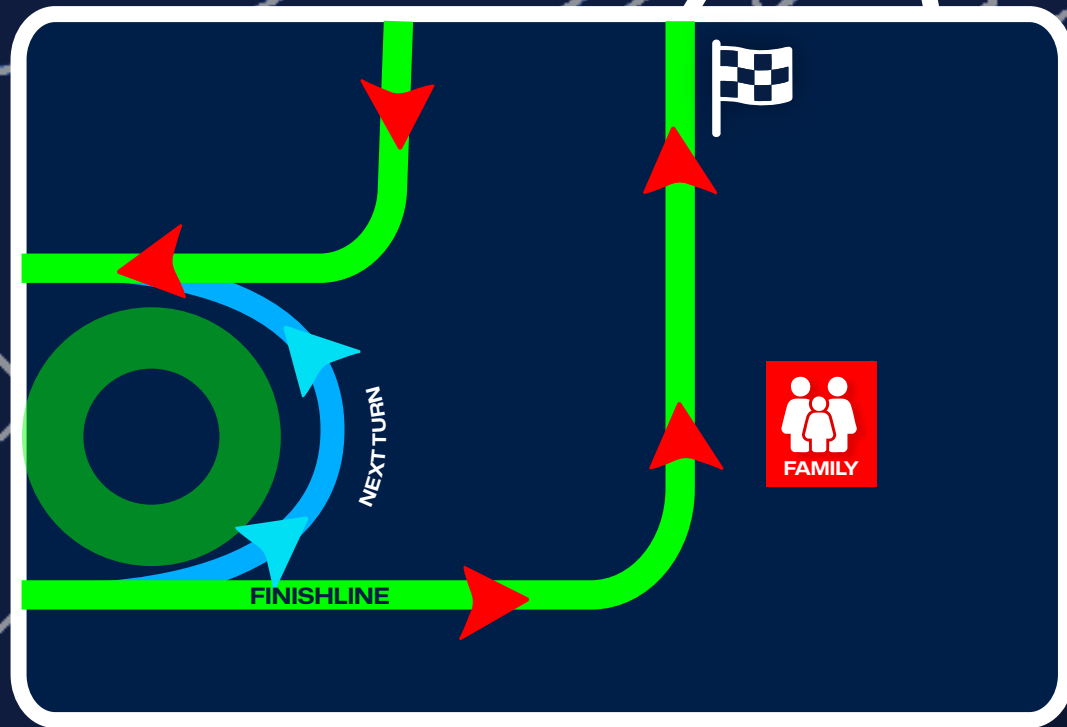

VANIER

SAINT-CHARLES RIVER

START

 AID STATION

 NEXT TURN

 FINISH

QUÉBEC

ST LAWRENCE RIVER